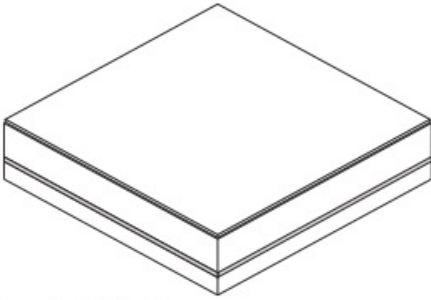

## EDGES AND VENEER BORDERS

Reveal with Pinstrip

Open Reveal

Finger Route Pull with Backplate  
Available in Powercoat or Premium metal.