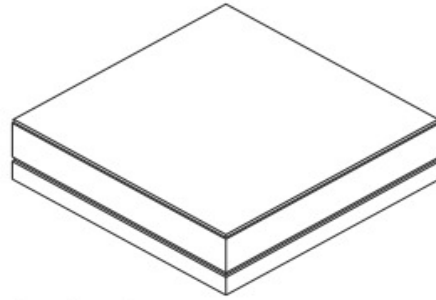

## EDGES AND VENEER BORDERS

Reveal with Pinstrip

Open Reveal

Finger Route Pull with Backplate  
Available in Powercoat or Premium metal.