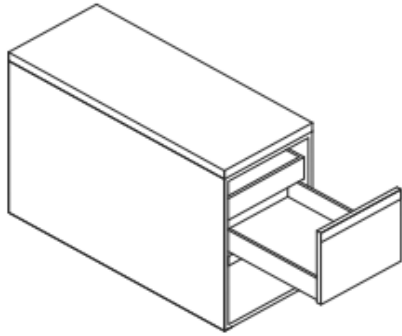

## STANDARD VENEER GRAIN DIRECTION

DESK and TABLE DESK TOP

Standard grain runs parallel to length on work surface tops.

CREDENZA

4 side edge profiles on credenzas are all four sides standard. Standard grain runs parallel to length on credenza top.

CREDENZA with DESK EXTENSION

Concealed Box Box File

File File Drawer

GL

DECCA | CONTRACT

Description		Width	Depth	Height	Knee Space
<p><b>Double Pedestal Desk</b> with 4" recessed modesty panel</p> 	GL D7839LBRB	78	39	29.5	42
	GL D7839LFRB				
	GL D7839LBRF				
	GL D8442LBRB	84	42	29.5	48
	GL D8442LFRB				
	GL D8442LBRF				
	GL D9648LBRB	96	48	29.5	60
	GL D9648LFRB				
	GL D9648LBRF				
<p><b>Double Pedestal Desk</b> 4 pile drawers, 2 sides continuous shelf</p> 	GL D7839LERE	78	39	29.5	42
	GL D8442LERE	84	42	29.5	48
	GL D9648LERE	96	48	29.5	60